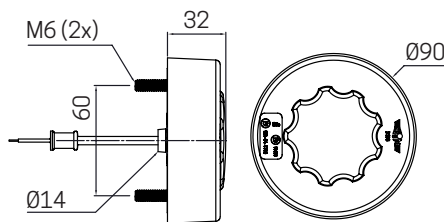

TECHNICAL DATASHEET

3188

REAR LAMP
FULL LED

3188.0305000
1 FUNCTION Reverse

1 FUNCTION

- Brown: Function
- White: Ground

RAW MATERIALS

Lens: PMMA Clear
Housing: ABS
Reflector: ABS with vacuum metalizing surface treatment
Cable: 4x1.00mm² ADR 500mm
Weight: 156g

LIGHT SOURCE

18 LEDS assembled in a PCB

Operating Voltage: dual voltage (12/24V)

Power Consumption:

	13.5V	28V
Reverse	2.5W	3W

Homologation:

- AR E9 00 014188 Reg.23 UNECE
- EMC 04 4700 Reg. 10

WARRANTY

Cutting the cable or damaging the encapsulation may allow water to come inside the lamp.