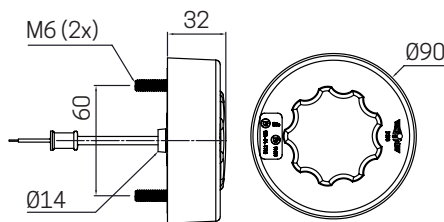

TECHNICAL DATASHEET

3188

REAR LAMP
FULL LED

3188.0305500
1 FUNCTION Fog

1 FUNCTION

- Brown: Function
- White: Ground

OFF