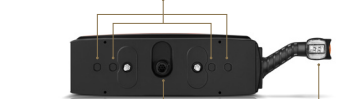

# 3190

Multifunctional rear lamp

**LED:** position, registration plate light and side-marker or end outline marker.

**Bulb:** stop, direction indicator, fog and reverse.

LIGHTS UP YOUR WAY

Up to 4 extra connectors

Main connector: Universal w/ cable entry nut plug, DIN or 7T  
LED End outline marker

get more information

[www.sim-sa.com](http://www.sim-sa.com)