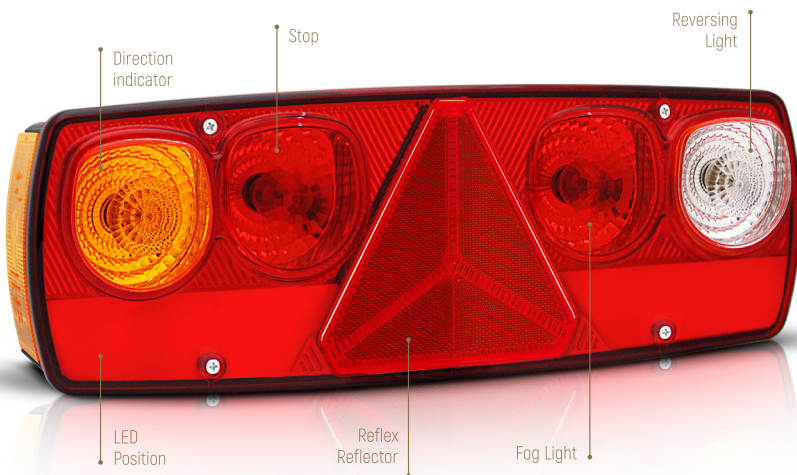

## HYBRID ROBUST ELEGANT

# 3190

Multifunctional rear lamp

**LED:** position, registration plate light and side-marker or end outline marker.

**Bulb:** stop, direction indicator, fog and reverse.

LIGHTS UP YOUR WAY

Up to 4 extra connectors