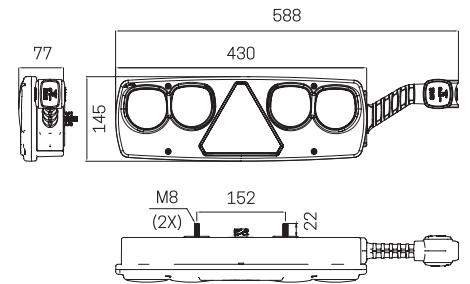

# 3190

Multifunctional rear lamp

**LED:** position, registration plate light and side-marker or end outline marker.

**Bulb:** stop, direction indicator, fog and reverse.

LIGHTS UP YOUR WAY

Up to 4 extra connectors

Main connector: Universal w/ cable entry nut plug, DIN or 7T  
LED End outline marker

get more information

[www.sim-sa.com](http://www.sim-sa.com)