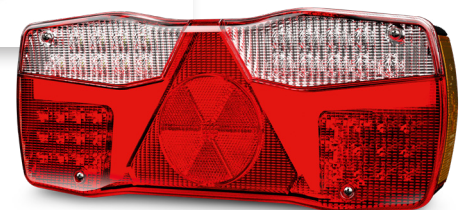

www.sim-sa.com

LIGHTS UP YOUR WAY