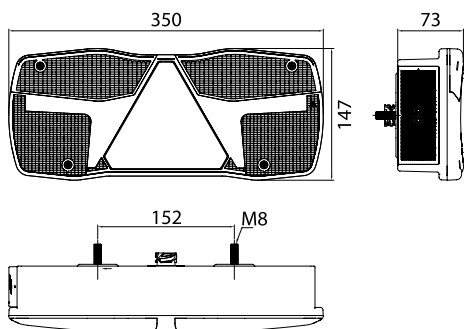

TRUCK
VERSIONS

FULL LED Round reflex reflector