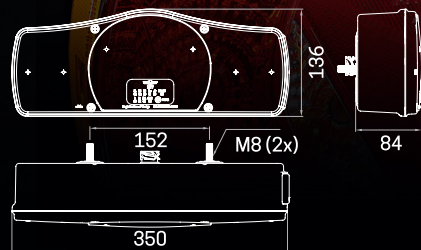

100%

DEVELOPED BY SIM

DESIGNED

TO HAVE A VERY
COMPETITIVE
PRICE