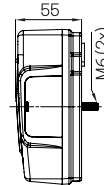

LIGHTS UP YOUR WAY

MAW 3198

HYBRID
**ORIGINAL
DESIGN**
COMPACT

Rear lamp with LED position.

ALL FUNCTIONS

LED position, stop, side indicator, reversing light, fog light,
LED registration plate light and reflex reflector.

ON

OFF

215

259

129

get more information

www.sim-sa.com