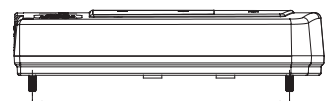

LIGHTS UP YOUR WAY

MAW 3198

HYBRID
**ORIGINAL
DESIGN**
COMPACT

Rear lamp with LED position.

ALL FUNCTIONS

LED position, stop, side indicator, reversing light, fog light,
LED registration plate light and reflex reflector.

ON

OFF

215

259

129

get more information

www.sim-sa.com