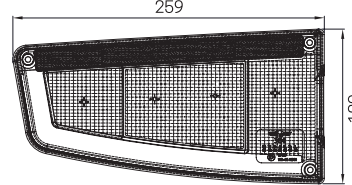

259

129

get more information

www.sim-sa.com