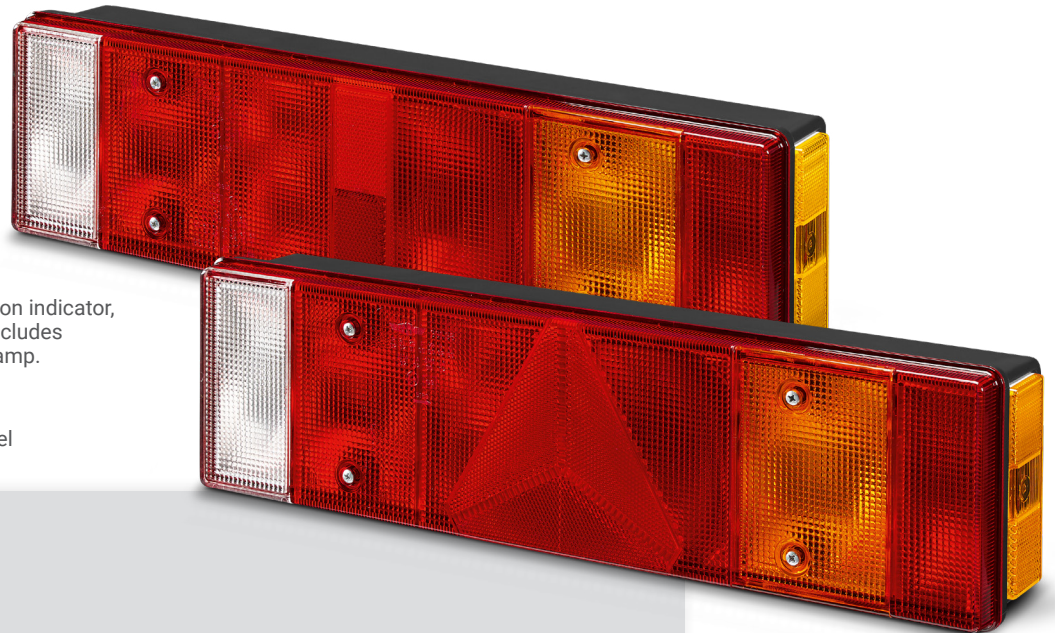

## REAR LAMP

FOR TRUCKS AND TRAILERS

Old Part Number: 301.38

Homologation marks: E9 5180

**Main Functions:** 2x position, stop, direction indicator, reverse, fog and reflex reflector. It also includes registration plate light and side-marker lamp.

**Mounting:** Horizontal way

**Spring:** Stainless steel

Metal parts in iridescent zinc-coated steel

**Side-marker housing:** ABS (black)