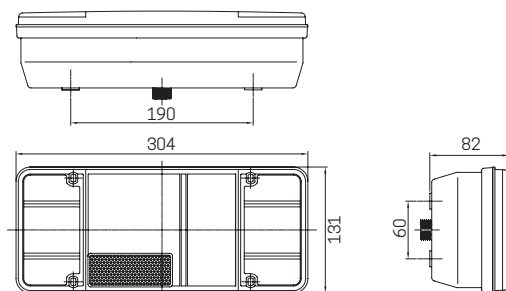

Distance between bolts: 190 mm