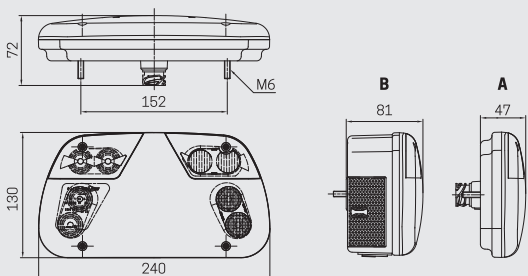

www.sim-sa.com
LIGHTS UP YOUR WAY

3149 LED

Rear lamp **5 functions completely in LED**
(position, stop, direction indicator, fog,
reverse and reflex reflector)

WITH DIRECTION INDICATOR CONTROL INTEGRATED

Rectangular or triangular reflex reflector
2 types of housing available

DUAL VOLTAGE

Modular construction that allows the replacement of single functions and lens
LED side-marker option on B housing (large)

HOUSING A (thin)

HOUSING B (large)

3150 BULB

Rear lamp **5 functions** (position, stop, direction indicator, fog, reverse and reflex reflector)

LED side-marker option

Rectangular or triangular reflex reflector