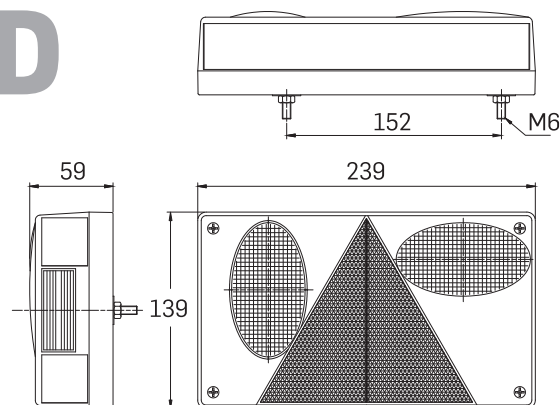

LIGHTS
UP
YOUR
WAY

3139

Triangular reflex reflector
Fog Light or Reversing Light

NOW HYBRID POSITION AND STOP IN

LED

SEVERAL
CONNECTION
OPTIONS

www.sim-sa.com