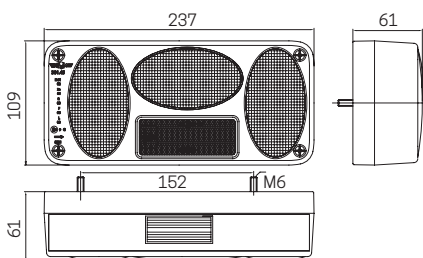

RAW MATERIALS

Lens: PMMA

Housing: PP 30%GF

Bulb holders: Steel plate

Reflectors: PC

LIGHT SOURCE

bulbs 12V (not supplied)

CONNECTIONS

Grommet (TPE)

Cable : interior wiring harness single core cable 1.00mm²

Brass terminals