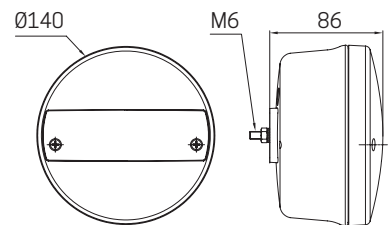

LIGHTS UP YOUR WAY

www.sim-sa.com

POSITION / STOP

DIRECTION INDICATOR

3164

FULLLED
DUAL VOLTAGE

REAR LAMP **3 FUNCTIONS**

(position, stop and direction indicator)

Modular construction that allows the replacement of lens.

WATCH THE VIDEO

NOW

ONE PART NUMBER
ALL POSSIBILITIES

OPERATING MODES OF THE DIRECTION INDICATOR

CONTROL UNIT

GET MORE INFORMATION

Standard indicator

Dynamic indicator sequential
(across both lamps)

Dynamic indicator
simultaneous