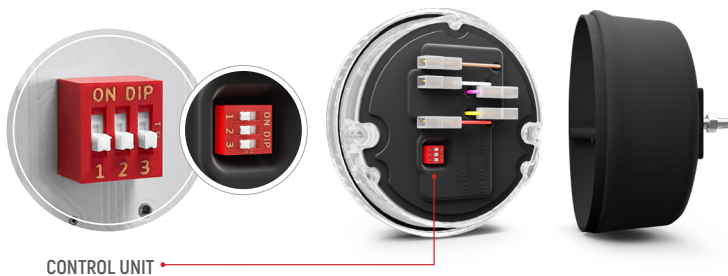

LIGHTS UP YOUR WAY

www.sim-sa.com

POSITION / STOP

DIRECTION INDICATOR

3164

FULLLED
DUAL VOLTAGE

REAR LAMP **3 FUNCTIONS**

(position, stop and direction indicator)

Modular construction that allows the replacement of lens.

WATCH THE VIDEO

NOW

ONE PART NUMBER
ALL POSSIBILITIES

OPERATING MODES OF THE DIRECTION INDICATOR

CONTROL UNIT

GET MORE INFORMATION

Standard indicator

Dynamic indicator sequential
(across both lamps)

Dynamic indicator
simultaneous