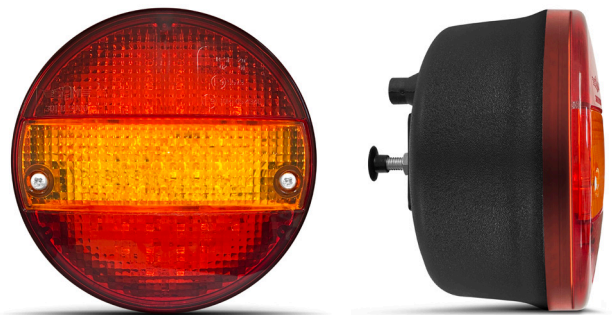

LIGHTS UP YOUR WAY

www.sim-sa.com

POSITION / STOP

DIRECTION INDICATOR

3111

FULLLED
DUAL VOLTAGE

REAR LAMP **3 FUNCTIONS**

(position, stop and direction indicator)

Modular construction that allows the replacement of lens.

WATCH THE VIDEO

NOW

ONE PART NUMBER
ALL POSSIBILITIES

OPERATING MODES OF THE DIRECTION INDICATOR

CONTROL UNIT

GET MORE INFORMATION

Standard indicator

Dynamic indicator sequential
(across both lamps)

Dynamic indicator
simultaneous