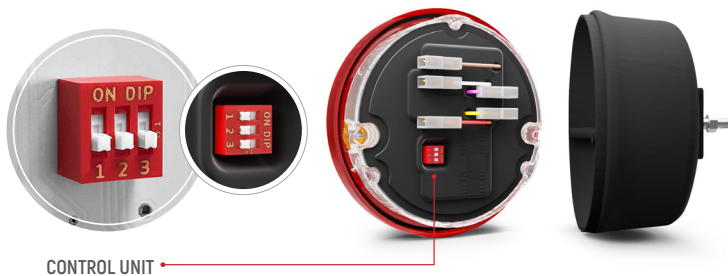

LIGHTS UP YOUR WAY

www.sim-sa.com

POSITION / STOP

DIRECTION INDICATOR

3111

FULLLED
DUAL VOLTAGE

REAR LAMP **3 FUNCTIONS**

(position, stop and direction indicator)

Modular construction that allows the replacement of lens.

WATCH THE VIDEO

NOW

ONE PART NUMBER
ALL POSSIBILITIES

OPERATING MODES OF THE DIRECTION INDICATOR

CONTROL UNIT

GET MORE INFORMATION

Standard indicator

Dynamic indicator sequential
(across both lamps)

Dynamic indicator
simultaneous