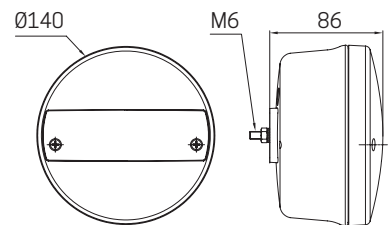

Modular construction that allows the replacement of lens.

WATCH THE VIDEO

NOW

ONE PART NUMBER
ALL POSSIBILITIES

OPERATING MODES OF THE DIRECTION INDICATOR

CONTROL UNIT

GET MORE INFORMATION

Standard indicator

Dynamic indicator sequential
(across both lamps)

Dynamic indicator
simultaneous