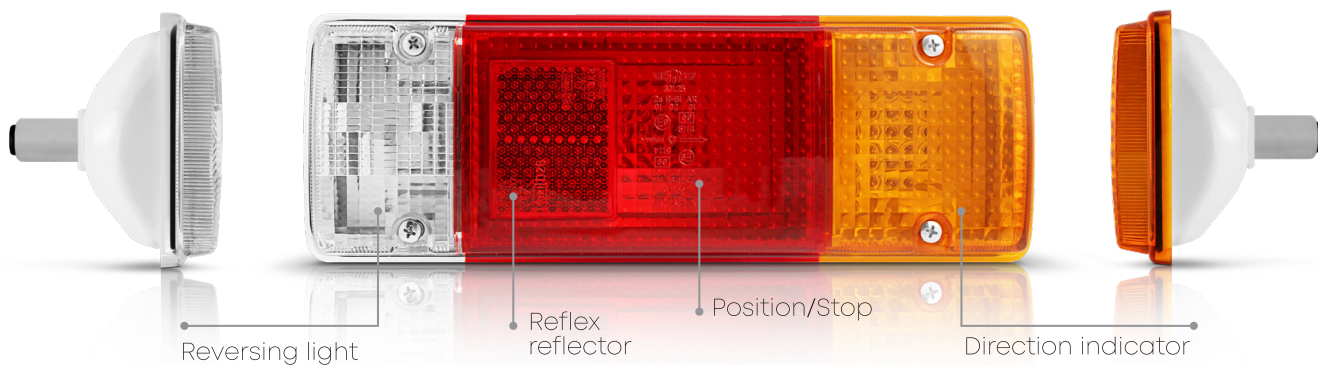

3125

classic

Rear lamp with **4 functions**

(position, stop, direction indicator, reverse and reflex reflector)

get more information

www.sim-sa.com