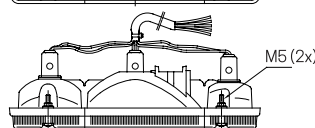

3125

classic

Rear lamp with **4 functions**

(position, stop, direction indicator, reverse and reflex reflector)

get more information

www.sim-sa.com