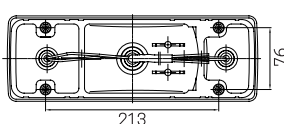

3125

classic

Rear lamp with **4 functions**

(position, stop, direction indicator, reverse and reflex reflector)

get more information

www.sim-sa.com