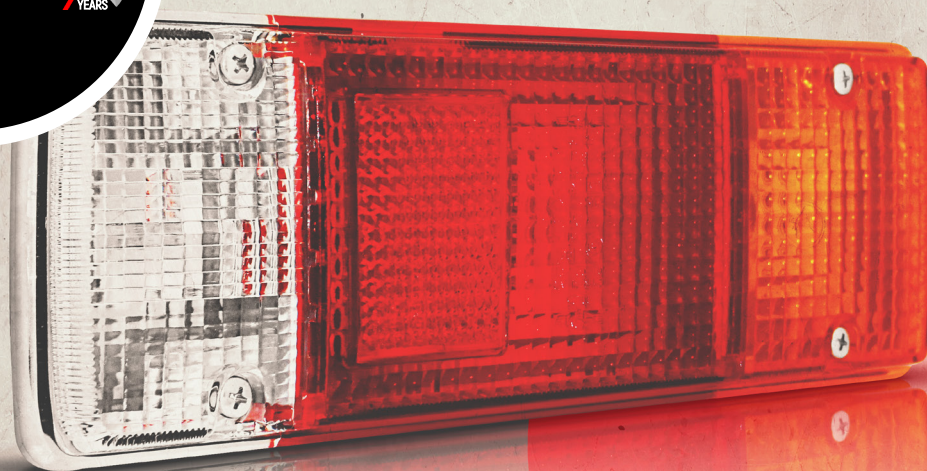

3125

classic

Rear lamp with **4 functions**

(position, stop, direction indicator, reverse and reflex reflector)

get more information

www.sim-sa.com