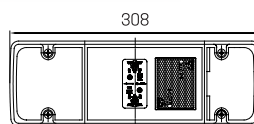

3125

classic

Rear lamp with **4 functions**

(position, stop, direction indicator, reverse and reflex reflector)

get more information

www.sim-sa.com