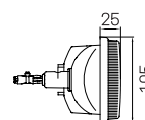

3125

classic

Rear lamp with **4 functions**

(position, stop, direction indicator, reverse and reflex reflector)

get more information

www.sim-sa.com