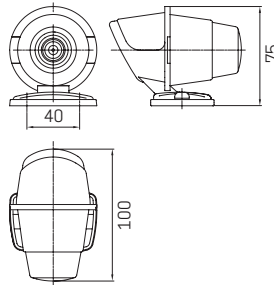

# 3122 POSITION LAMP

Old Part Number: 301.22.0000  
New Part Number: 3122.0000000  
Function: Front position lamp

**LIGHT SOURCE** Bulb P21 BA 15s

E approval: Directive 76/758/CEE  
Homologation marks: A e21 01032

### RAW MATERIALS

**Housing:** ABS black  
**Bulb holder:** Galvanised steel plate  
**Bulb socket:** Stainless Steel  
**Contacts:** Stainless Steel  
**Lens:** PMMA Crystal

Old Part Number: 301.22.0100  
New Part Number: 3122.0000100  
Function: Side direction indicator lamp - Category 5

### RAW MATERIALS

**Housing:** ABS black  
**Bulb holder:** Galvanised steel plate  
**Bulb socket:** Stainless Steel  
**Contacts:** Stainless Steel  
**Lens:** PMMA Amber

Old Part Number: 301.22.0200  
New Part Number: 3122.0000200  
Function: Rear position lamp